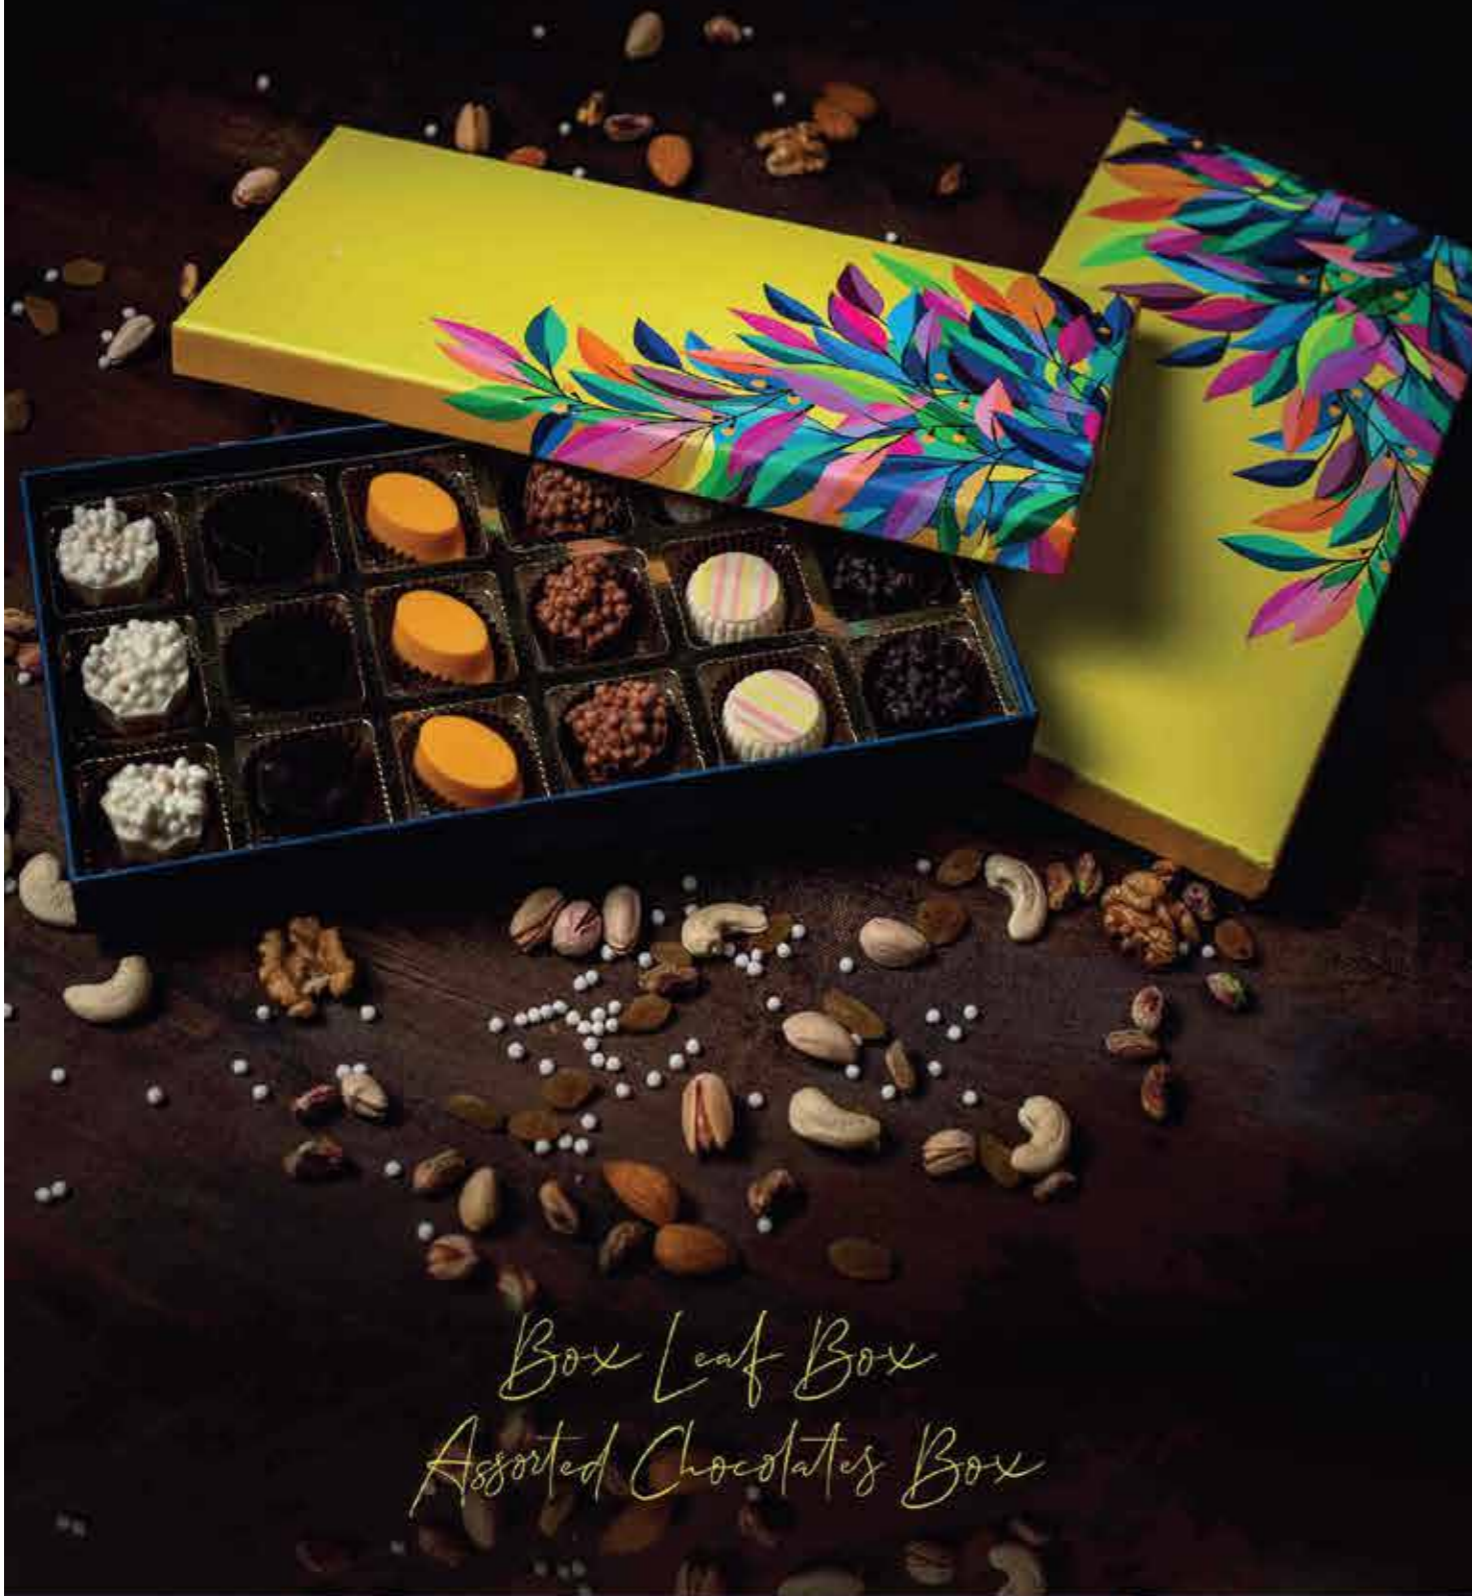

LEATHER FINISH PREMIUM BOX
HANDMADE CHOCOLATES DISCS
WITH DRYFRUITS

*Leather Finish Box Premium
Handmade Chocolates Discs with Dryfruits*

RETRO PREMIUM BOX
HAZELNUT
CHOCOLATE WITH
DRYFRUITS

Golden Rose Assorted Assorted Box

BUDGET BOOSTER
GOLDEN ROSE BOX
PREMIUM ASSORTED
CHOCOLATES

Glitter Golden Premium Assorted Chocolates

GREEN GLITTER GOLDEN BOX
PREMIUM ASSORTED
CHOCOLATES

*Box Leaf Box
Assorted Chocolates Box*

RAINBOW LEAF BOX PREMIUM ASSORTED CHOCOLATES

BLUE LEAF BOX PREMIUM ASSORTED CHOCOLATES

VELVET BOX WITH PREMIUM
ASSORTED CHOCOLATES

PREMIUM ASSORTED CHOCOLATES

FLORAL CHOCOLATE BOX
ASSORTED PREMIUM
CHOCOLATE

ASSORTED DRYFRUITS CHOCOLATE

CHOCOLATES BOX